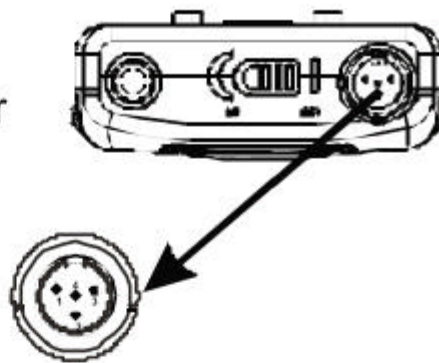

AF INPUT CONNECTIONS

- (1) 2-Wire Electret condenser microphone Capsule

- (2) 3-Wire Electret condenser microphone Capsule

- (3) Dynamic Microphone

- (4) Electric Guitar

- (5) Line-in (Impedance $8\text{ K}\Omega$ ATT. 10dB)