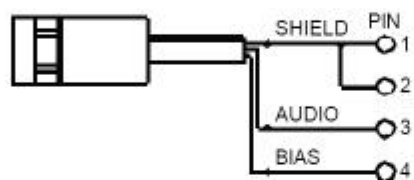

AF INPUT CONNECTIONS

- (1) 2-Wire Electret condenser microphone Capsule

- (2) 3-Wire Electret condenser microphone Capsule

- (3) Dynamic Microphone

- (4) Electric Guitar

- (5) Line-in (Impedance $8\text{ K}\Omega$ ATT. 10dB)