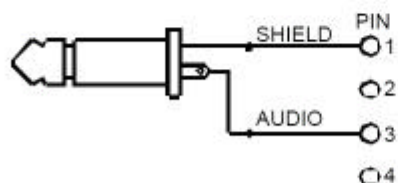

AF INPUT CONNECTIONS

- (1) 2-Wire Electret condenser microphone Capsule

- (2) 3-Wire Electret condenser microphone Capsule

- (3) Dynamic Microphone

- (4) Electric Guitar

- (5) Line-in (Impedance $8\text{ K}\Omega$ ATT. 10dB)